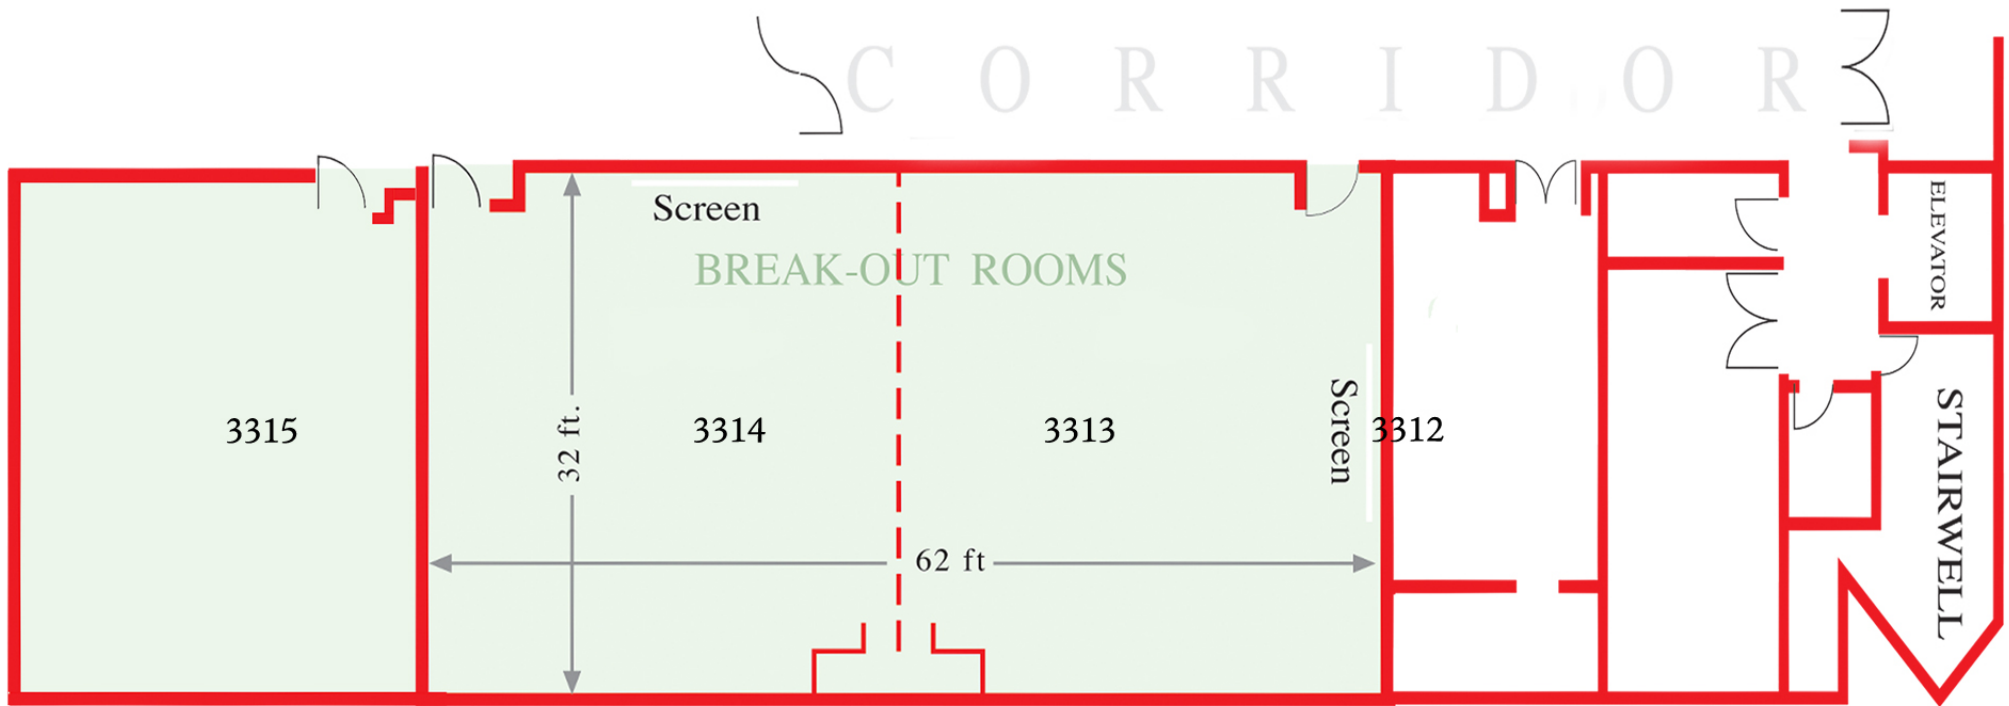

# Miami Dade College Wolfson Campus

MIAMI DADE COLLEGE WOLFSON CAMPUS		
ROOMS 3208,3209		
Event:		
Date:	Phone:	Requested by: